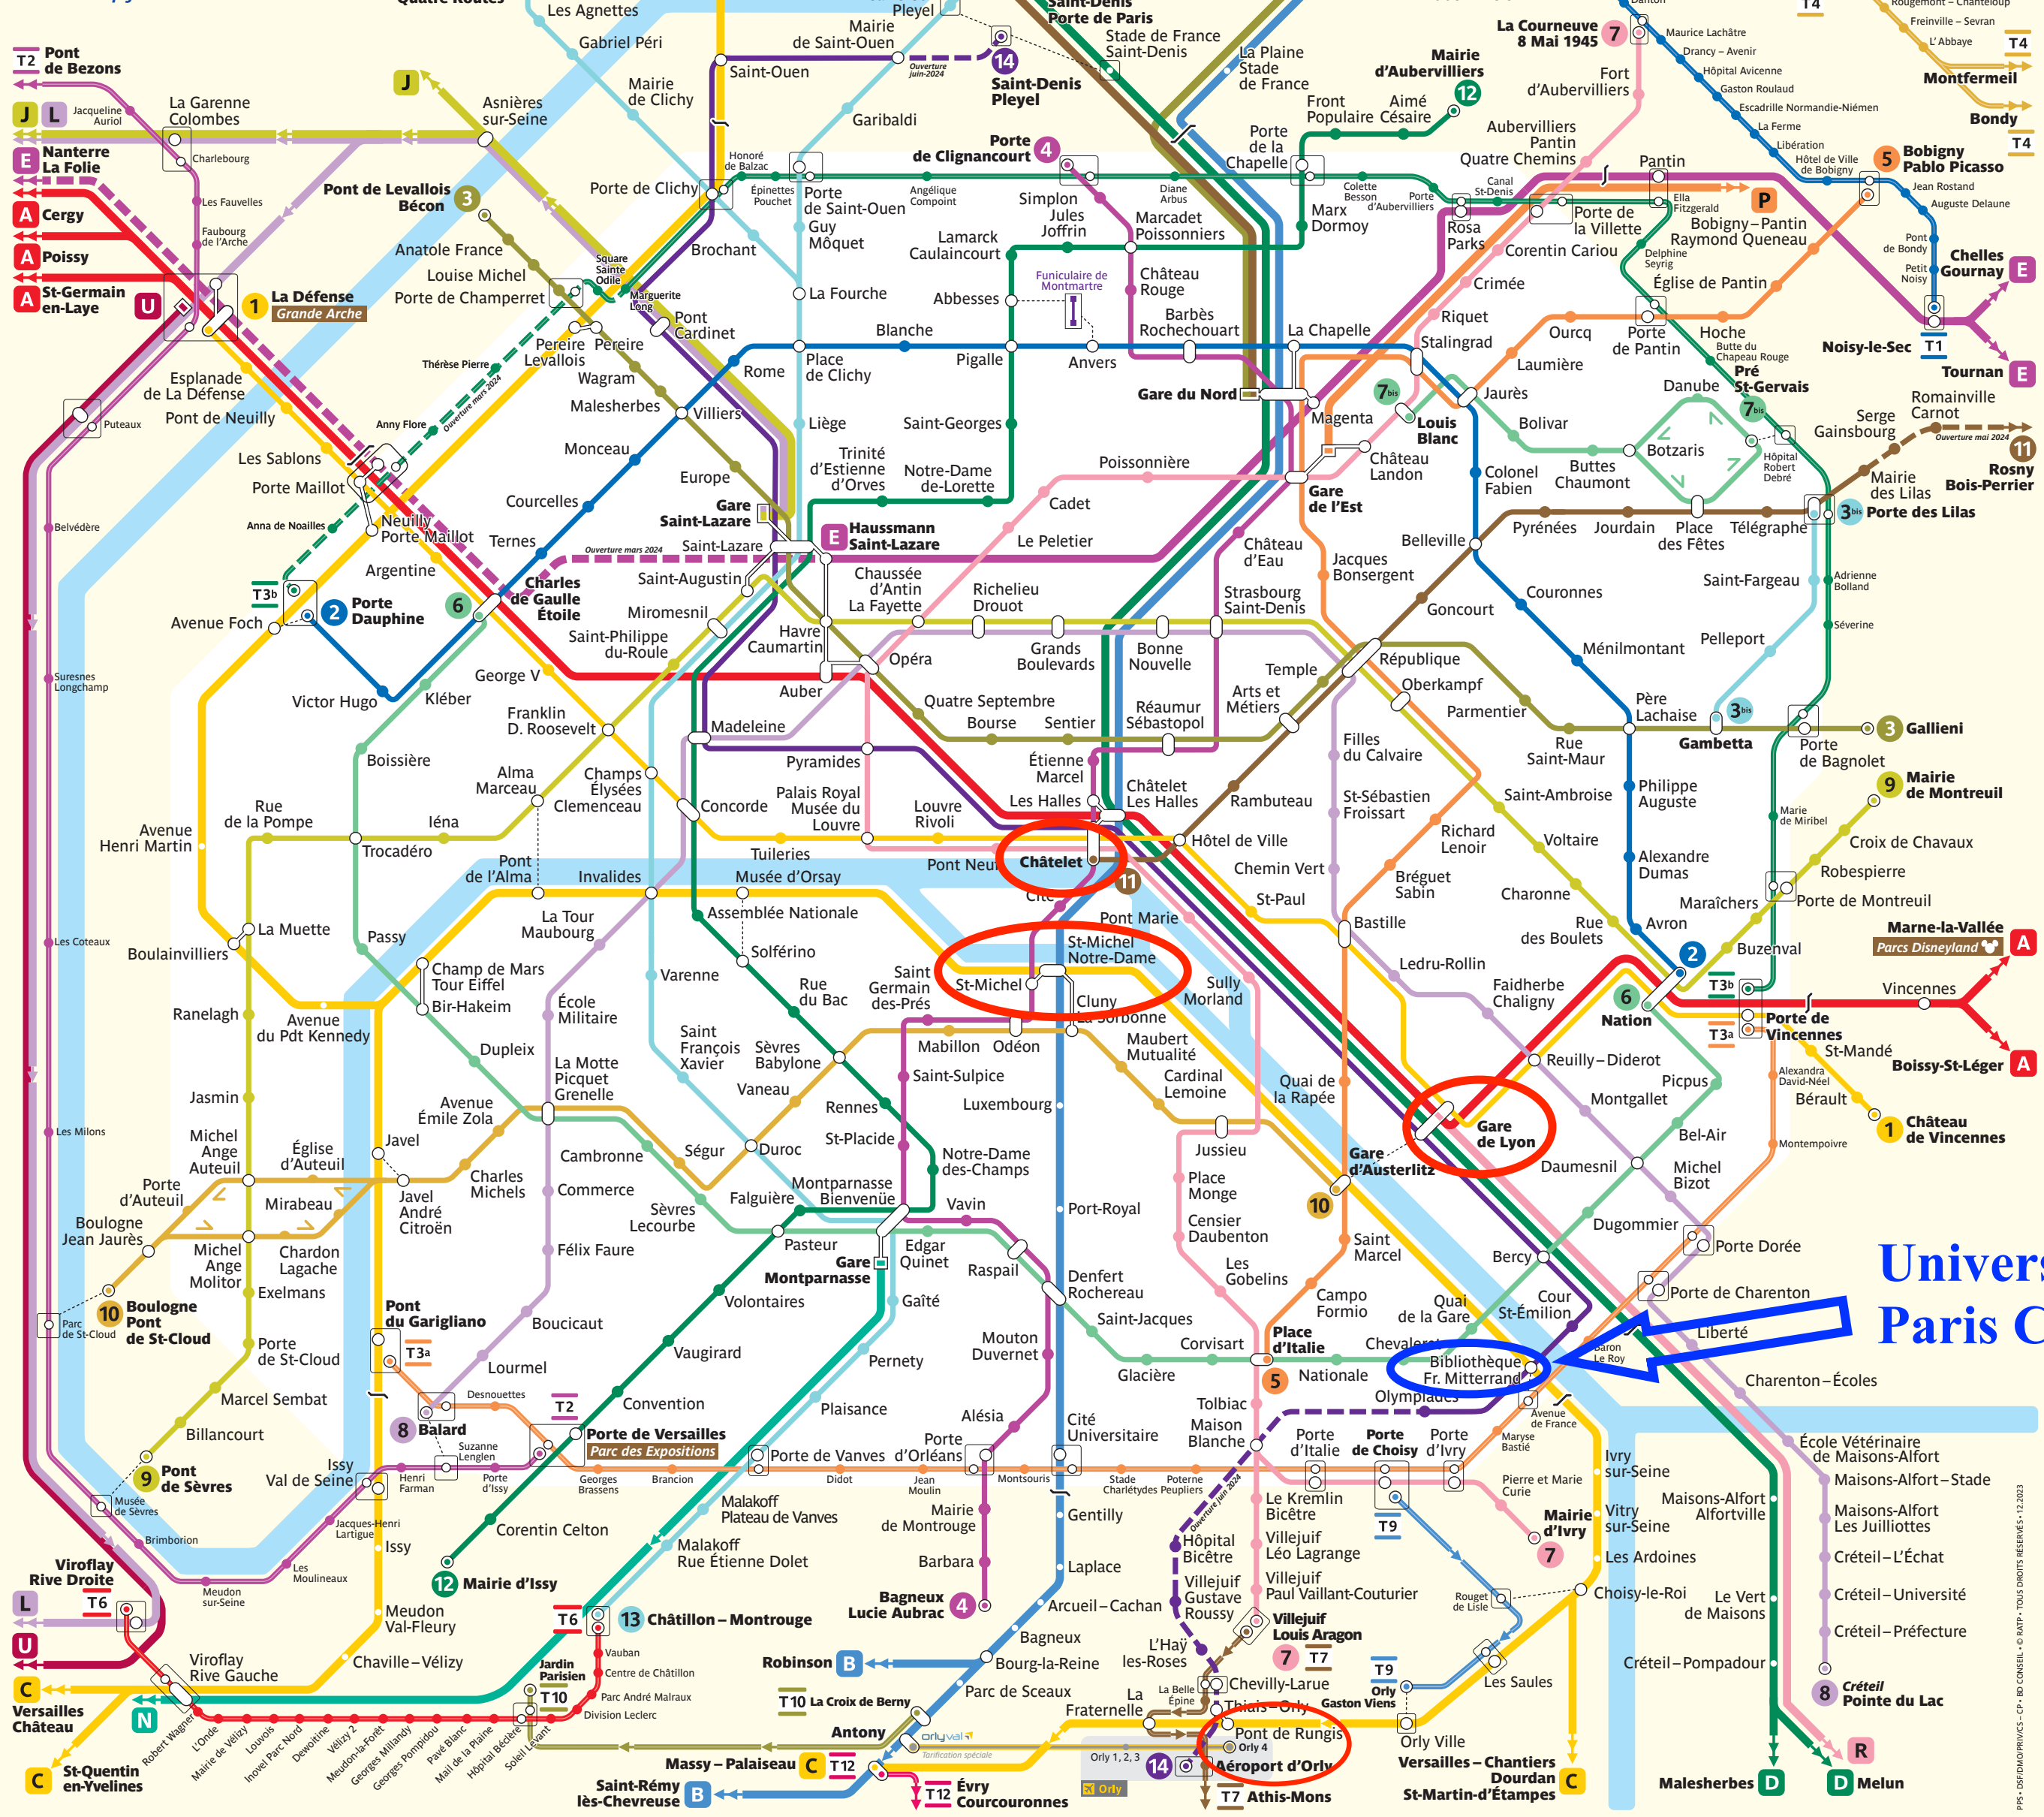

Légende
RER: au delà de cette limite, en direction de la banlieue, la tarification dépend de la distance. Les tickets + ne sont pas valables.
Correspondances
Fin de lignes en correspondance
Pôle d'échange multimodal, métro, RER, tramway
Liaison urbaine

Université Paris Cité